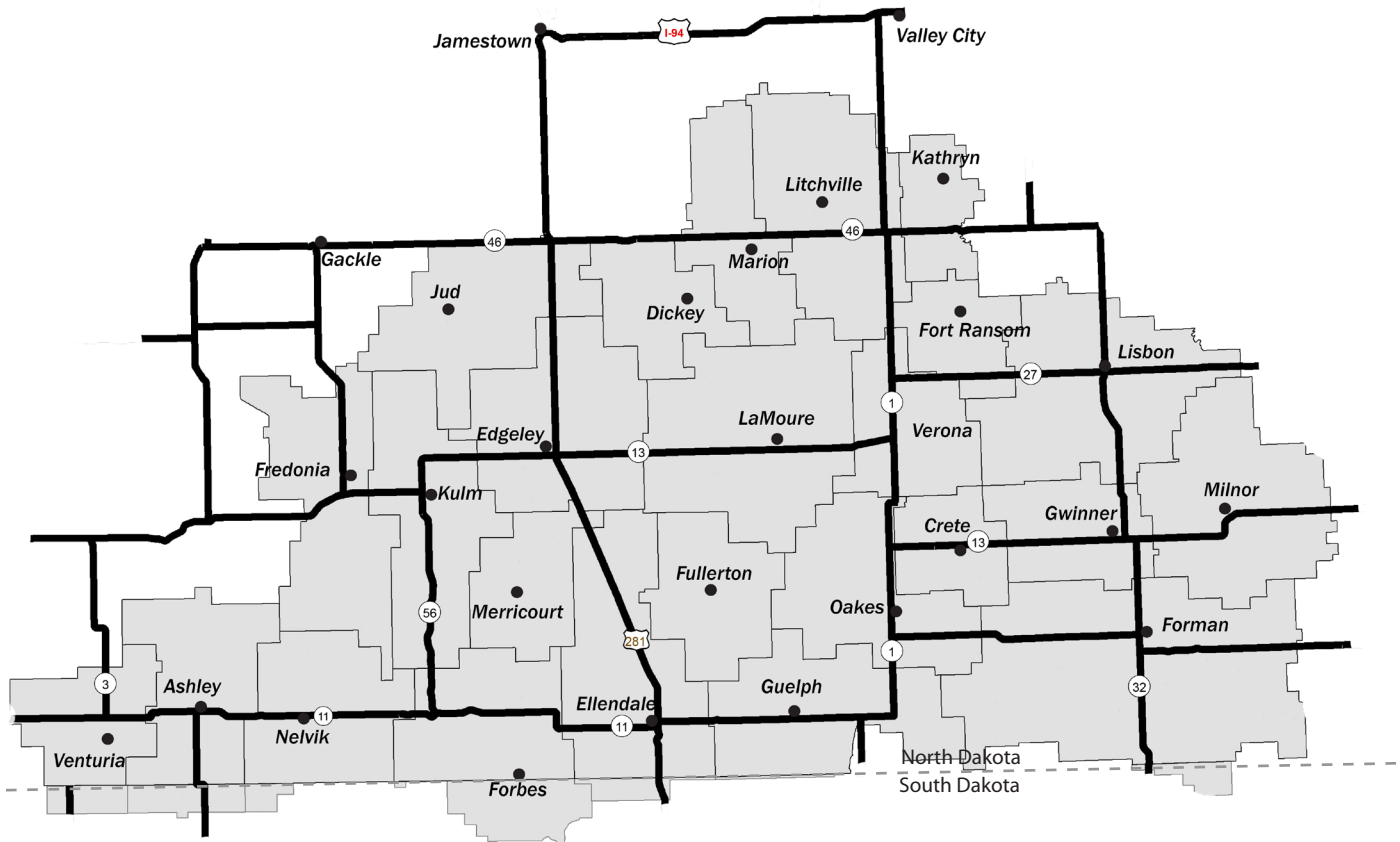

TV Advertising

Rate Sheet & Coverage Information

Rate Information

- Advertising on DRN TV is the most effective and affordable marketing resource to further promote your business in our local viewing area.
- Nearly 5,000 households have DRN TV today and our reach continues to grow each month.
- With DRN TV's cost effective rates, you can afford to have your commercials seen every day, reaching a larger audience with greater impact.

*Rates subject to change without notice.

*Ad production available upon request.

NETWORKS

Networks Available for Insertion

A&E
 CNN
 Discovery
 ESPN
 ESPN2
 Fox News
 FX
 FreeForm
 GOLF
 Hallmark
 HGTV
 History
 HLN
 Lifetime
 Outdoor Channel
 SyFY
 TBS
 TLC
 TNT
 USA